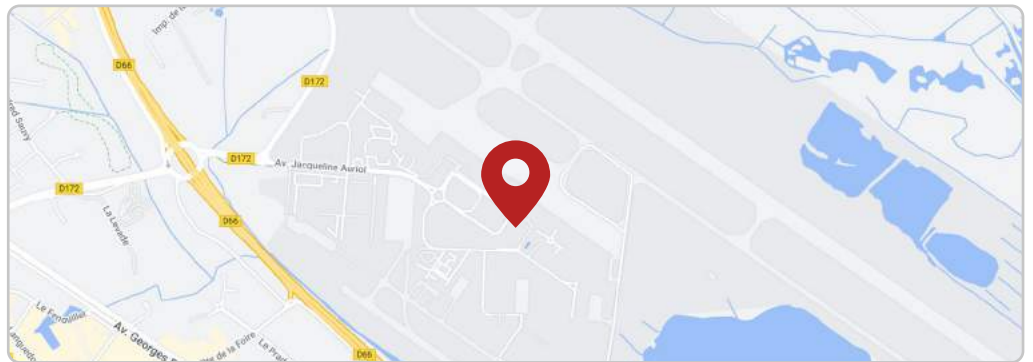

COMMENT ACCÉDER - HOW TO ACCESS

Autorapido
Aéroport Montpellier Méditerranée
Parking Location de voiture
34130 MAUGUIO